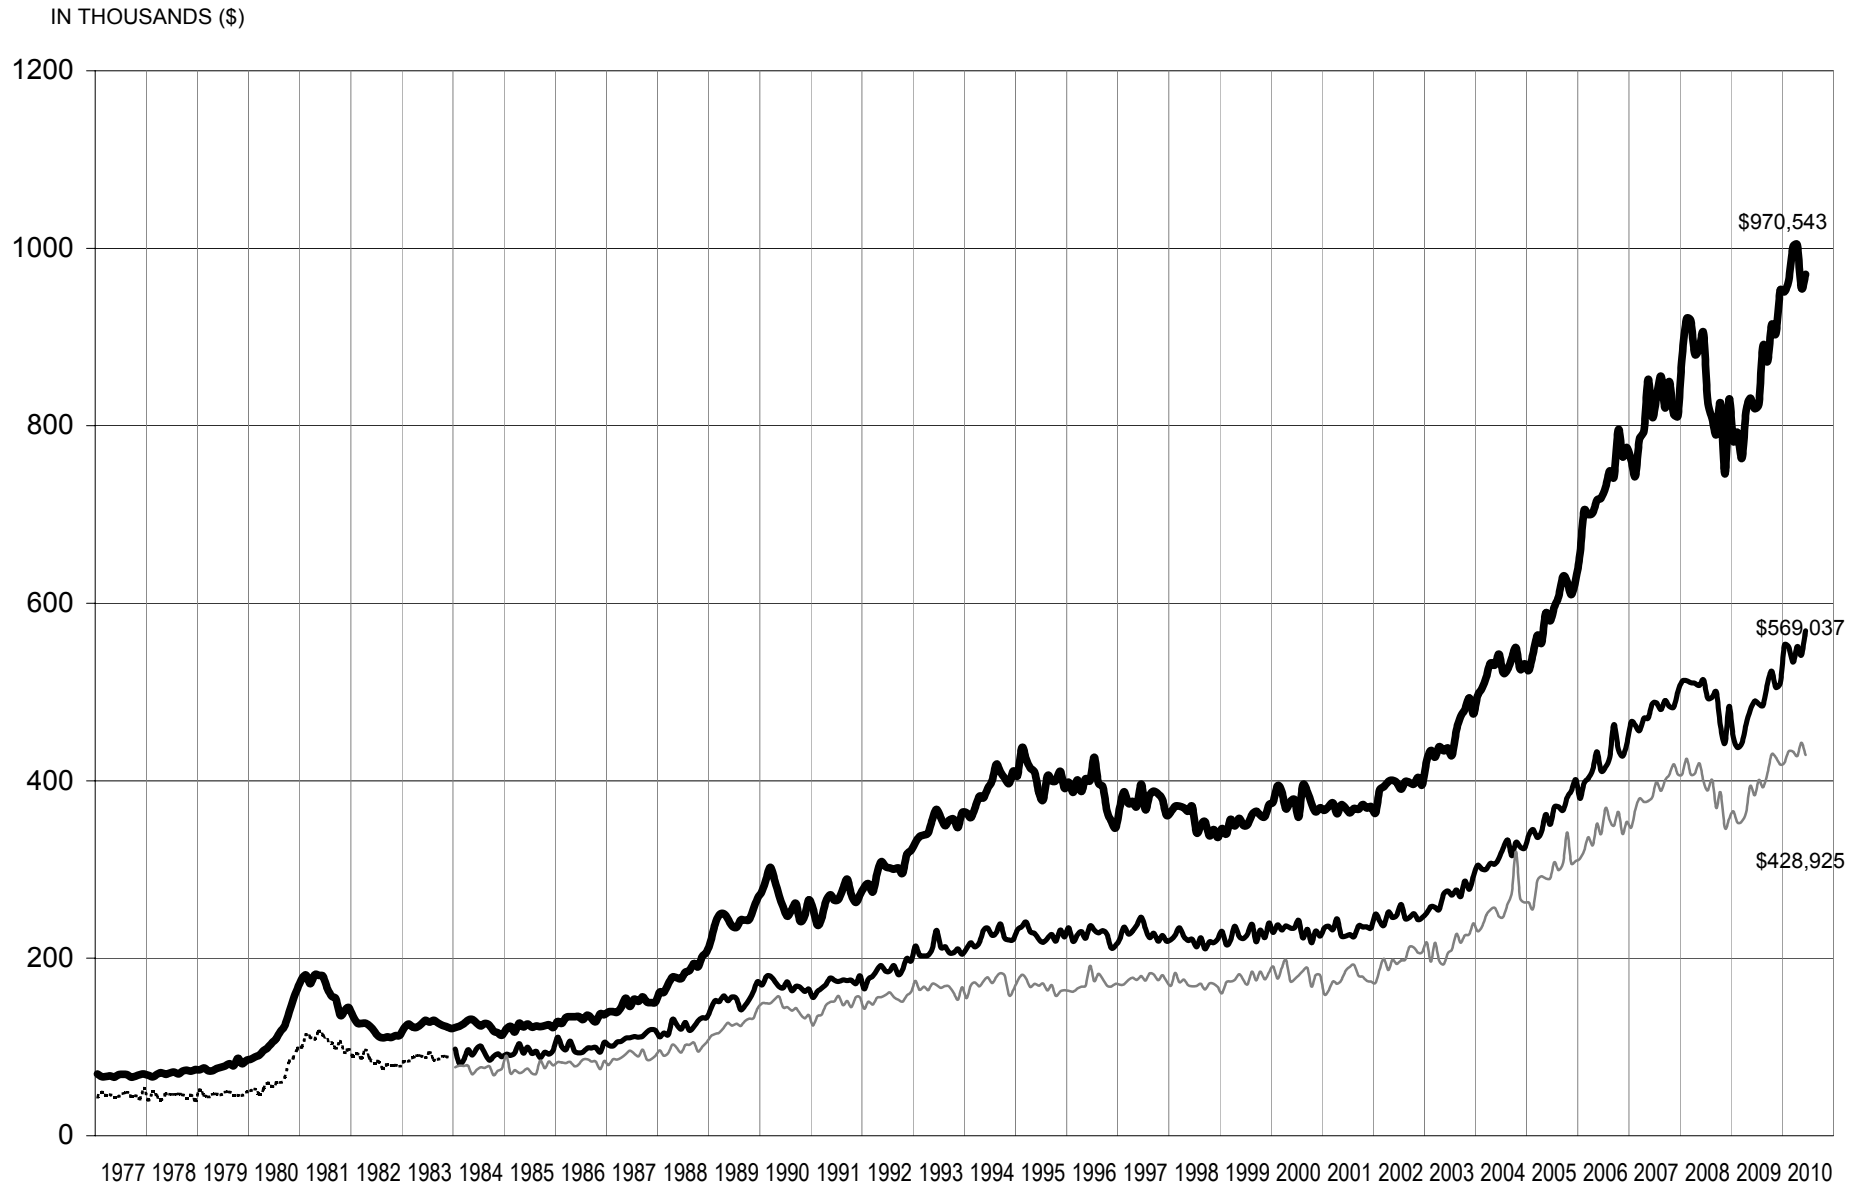

## Real Estate Board of Greater Vancouver Average Price Graph January 1977 to June 2010

DETACHED
  CONDOMINIUM
  ATTACHED
  APARTMENTS

NOTE: From 1977 - 1984 condominium averages were not separated into attached & apartment.